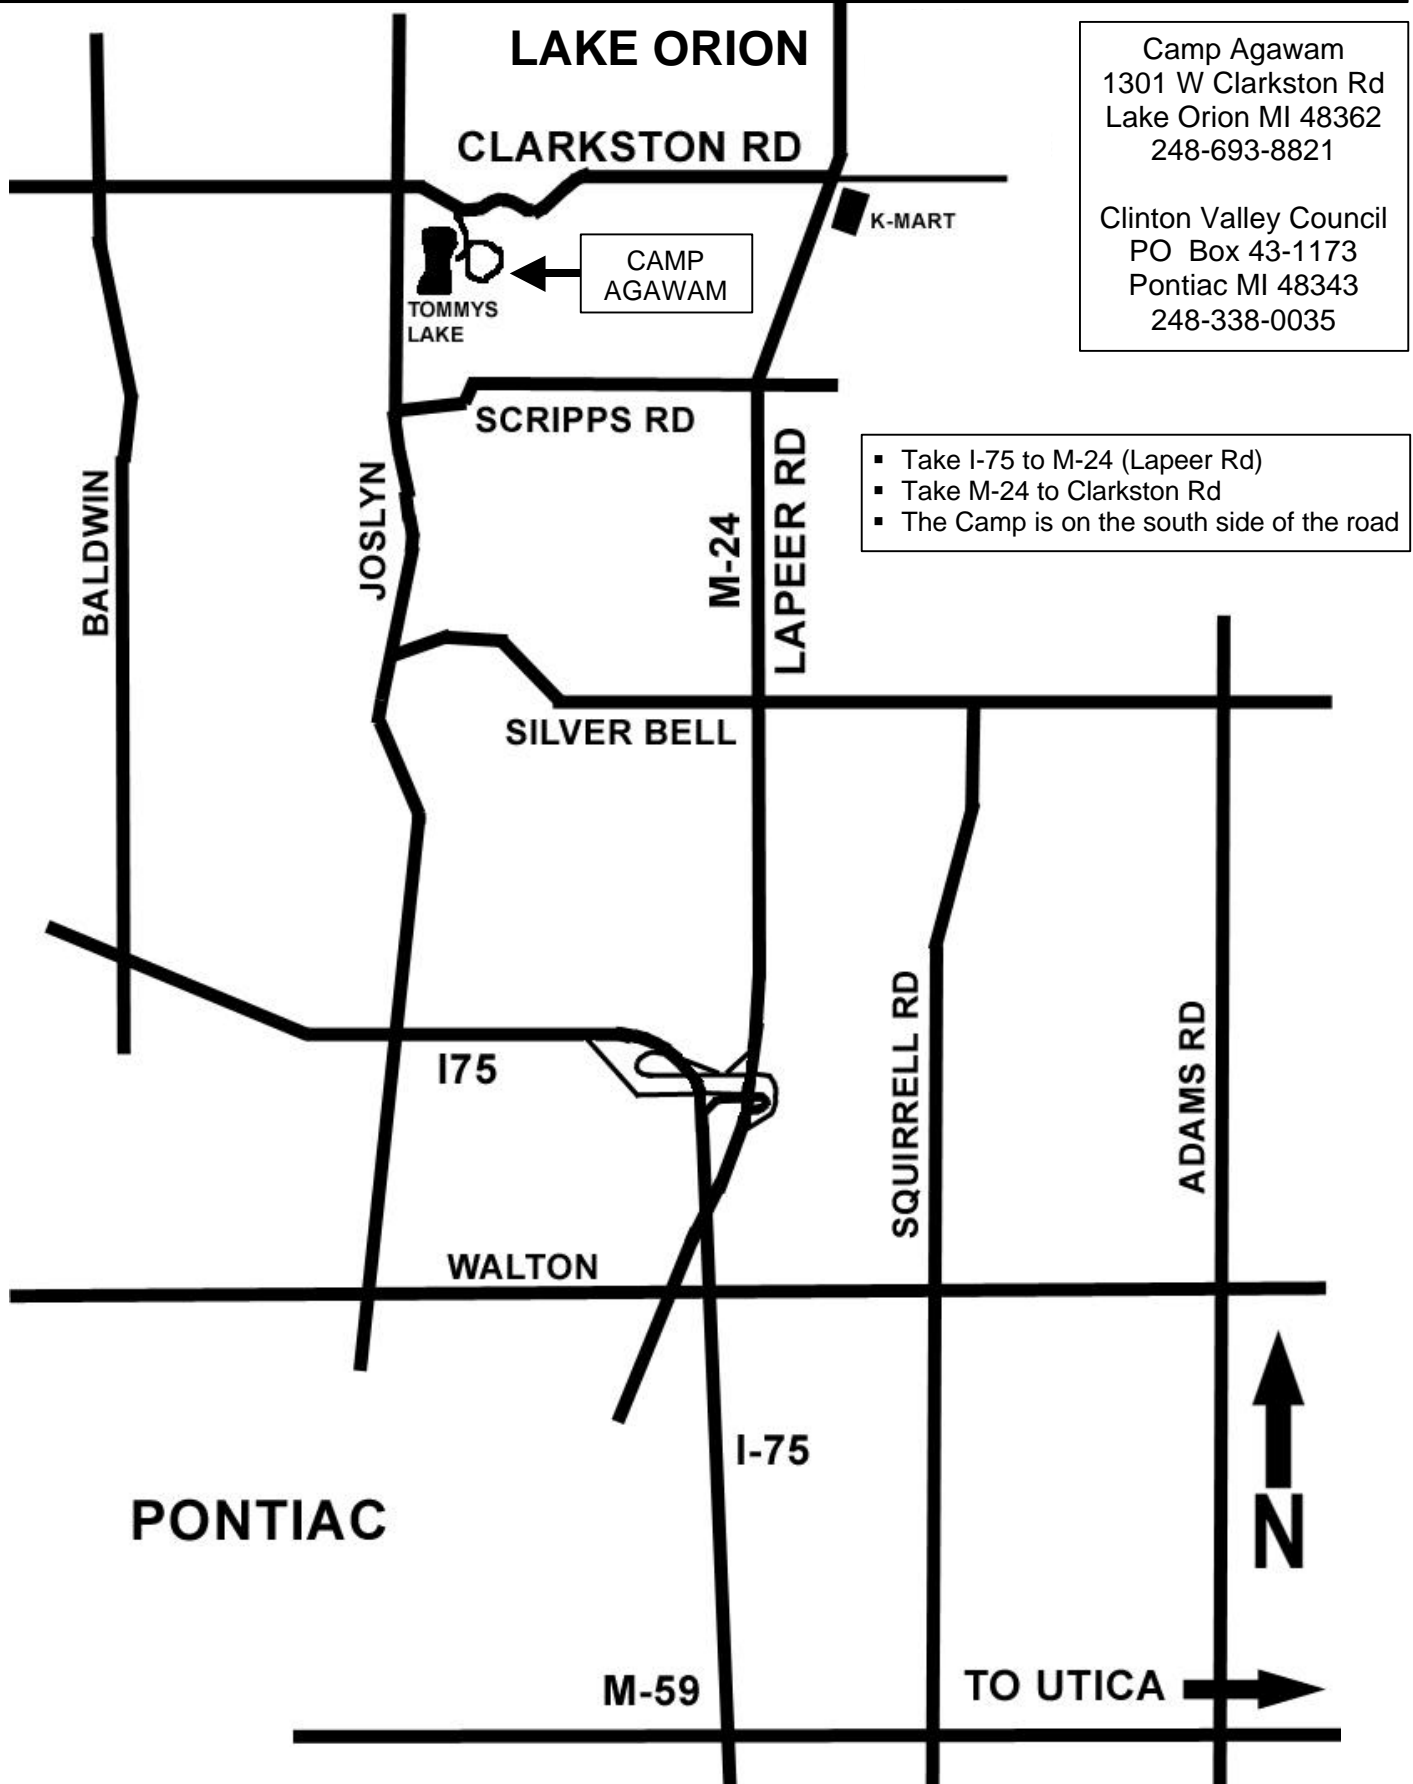

Map to Camp Agawam

Camp Agawam
1301 W Clarkston Rd
Lake Orion MI 48362
248-693-8821

Clinton Valley Council
PO Box 43-1173
Pontiac MI 48343
248-338-0035

- Take I-75 to M-24 (Lapeer Rd)
- Take M-24 to Clarkston Rd
- The Camp is on the south side of the road